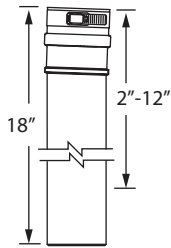

Adjustable Vent Length

Use to add length to straight length of FasNSeal pipe. Adds 2"-14" of length. Requires at least 4" overlap for a secure connection.
Available in Custom Lengths.

SIZE	ORDER #	STOCK #	SIZE	ORDER #	STOCK #
3"	FSAVL3	810003097	9"	FSAVL9	810003393
4"	FSAVL4	810003148	10"	FSAVL10	810003431
5"	FSAVL5	810003205	12"	FSAVL12	810003472
6"	FSAVL6	810003260	14"	FSAVL14	810003513
7"	FSAVL7	810003306	16"	FSAVL16	810003548
8"	FSAVL8	810003348			

2° Adjustable Vent Length

Use to facilitate for the 2° pitched required in horizontal runs.

SIZE	ORDER #	STOCK #	SIZE	ORDER #	STOCK #
3"	FSAVL03-2	810003099	9"	FSAVL09-2	810003395
4"	FSAVL04-2	810003150	10"	FSAVL10-2	810003433
5"	FSAVL05-2	810003207	12"	FSAVL12-2	810003474
6"	FSAVL06-2	810003262	14"	FSAVL14-2	810003515
7"	FSAVL07-2	810003308	16"	FSAVL16-2	810003550
8"	FSAVL08-2	810003350			