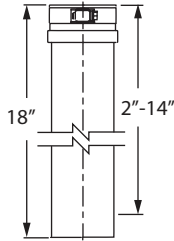

Adjustable Vent Length

Use to add length to straight length of FasNSeal pipe. Adds 2"-14" of length. Requires at least 4" overlap for a secure connection.
Available in Custom Lengths.

SIZE	ORDER #	STOCK #	SIZE	ORDER #	STOCK #
3"	FSAVL3	810003097	9"	FSAVL9	810003393
4"	FSAVL4	810003148	10"	FSAVL10	810003431
5"	FSAVL5	810003205	12"	FSAVL12	810003472
6"	FSAVL6	810003260	14"	FSAVL14	810003513
7"	FSAVL7	810003306	16"	FSAVL16	810003548
8"	FSAVL8	810003348			

2° Adjustable Vent Length

Use to facilitate for the 2° pitched required in horizontal runs.

SIZE	ORDER #	STOCK #	SIZE	ORDER #	STOCK #
3"	FSAVL03-2	810003099	9"	FSAVL09-2	810003395
4"	FSAVL04-2	810003150	10"	FSAVL10-2	810003433
5"	FSAVL05-2	810003207	12"	FSAVL12-2	810003474
6"	FSAVL06-2	810003262	14"	FSAVL14-2	810003515
7"	FSAVL07-2	810003308	16"	FSAVL16-2	810003550
8"	FSAVL08-2	810003350			